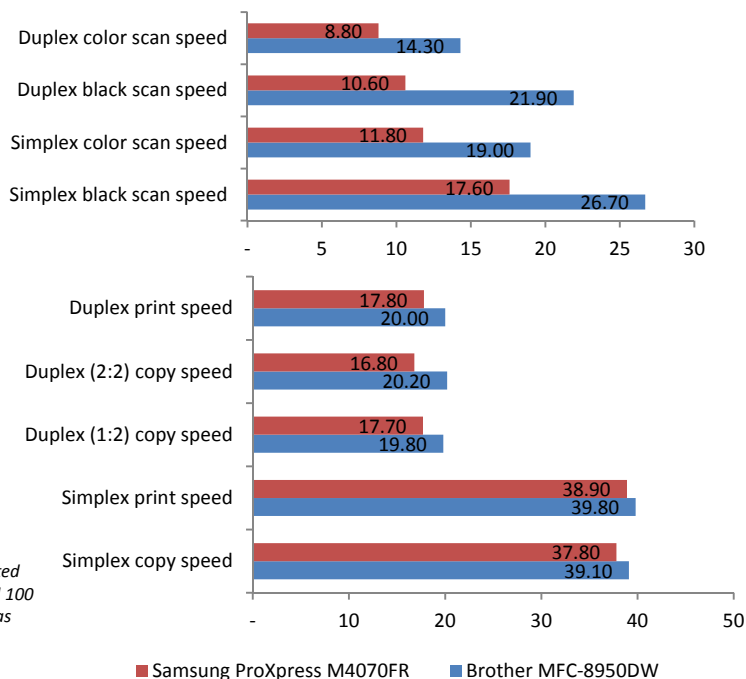

Data from BLI’s Lab Test Reports on both models. Print and copy speeds are tested using a 10-page Word document; 100 pages are copy using default settings and 100 pages are printed using the PCL driver in default mode. The tested document was scanned to email at 300 dpi resolution. A higher number indicates faster performance.

* This report includes data from Brother’s internal analysis as well as data sourced from Buyers Laboratory LLC (BLI), with written permission from BLI, the document imaging industry’s leading source of unbiased and reliable competitive intelligence. Test data was collected in BLI’s 10,000-square-foot lab in Hackensack, NJ or in Wokingham, UK, and published in BLI’s Lab Test Reports and Environmental Test Reports.