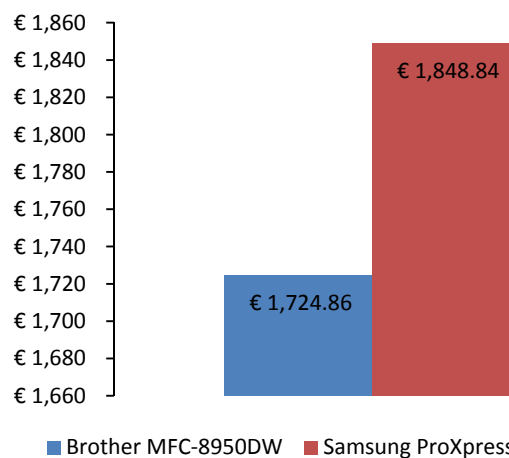

Estimated 36-Month Lifecycle Cost (for the Italian market)*

*Prices provided for the Italian market in Euros at time of BLI lab test report publication. CPP based on pricing supplied by the manufacturers, BLI's toner yield testing using the ISO 19752 test document printed in default mode, and rated yield for the drum kit. (CPP as determined by BLI; MFC-8950DW: €0.0131; M4070FR: €0.0151) TLC is calculated for the base model plus one paper drawer. Based on one unit printing 2,000 pages monthly for 3 years.