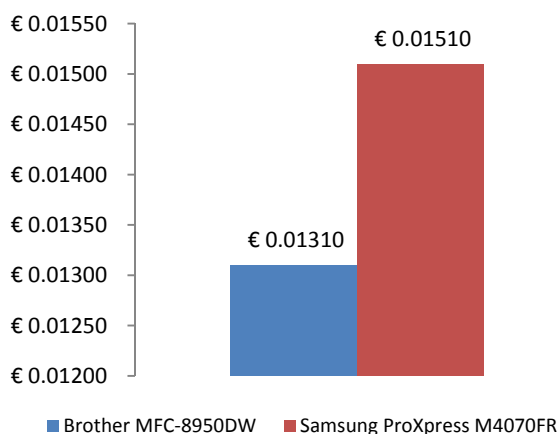

Get More Value with the MFC-8950DW

Better Feature Set Delivers Better Value

Despite a marginally higher cost, the Brother MFC-8950DW offers a much more robust feature set. Only the MFC-8950DW includes standard wireless connectivity (which is not even available as an option for the Samsung model). The Brother unit includes a 500-sheet paper supply (the Samsung model comes standard with a 250-sheet supply) and scan to secure PDF/scan to searchable PDF capability. The ProXpress M4070FR offers only the most basic scan functionality.

	Brother MFC-8950DW	Samsung ProXpress M4070FR
Base Price	€751.98	€615.00
Additional Paper Drawer	€202.48	€210.00
Wireless interface	No charge	Not available
Scan to Searchable PDF	No charge	Not available
Scan to Secure PDF	No charge	Not available
Total	€954.46	€825.00

*Prices provided for the Italian market in Euros at time of publication, based on BLI's extensive product specification database.

BLI's Tested Cost Per Page (for the Italian market)*

Lower Cost Per Page Saves Money with Every Print

BLI's lab testing determined that the Brother MFC-8950DW offers a cost per page that's about 13% lower than that of the Samsung model, so users save money with every page they print.

Data from BLI Lab Test Reports. CPP based on pricing supplied by the manufacturers, BLI's toner yield testing, using the ISO 19752 test document printed in default mode and Brother's rated yield for the drum.

Save even more over time with the Brother MFC-8950DW

Over Time The Savings Really Add Up

Purchase price is only a small part of the story when it comes to determining total cost of ownership. Buyers must also consider cost per page, as well as the typical number of pages printed to determine a printer's total lifetime costs. Adding it all up to determine total cost of ownership, buyers must consider not only the upfront investment, but the device's cost per page and the typical number of pages printed to determine a printer's total lifetime costs.

In the example depicted here, it's easy to see that, for printing up to 2,000 impressions per month over 36 months, the Brother MFC-8950DW is clearly a better value.