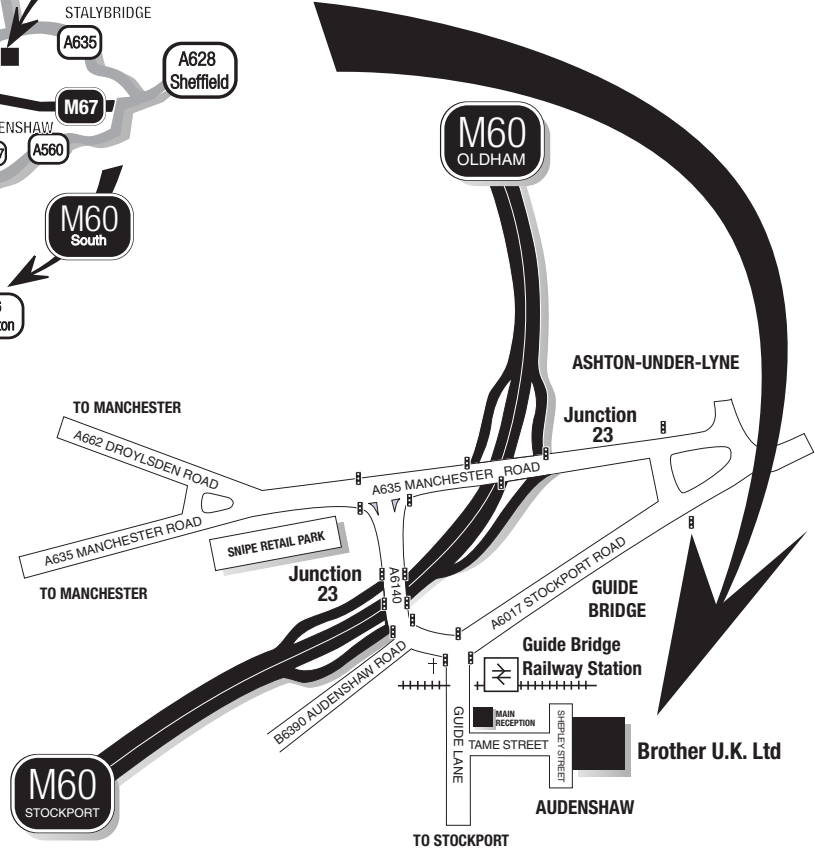

Arriving by car

From M6 South

- Leave M6 at J19 onto A556, (Stockport).
- After approximately 3 miles join M56 at J7 following signs for M60 Stockport. Join M60 at J4 (Stockport/Ring road East).
- Leave M60 at J23 turning right into (A6140)Audenshaw.
- Directly after 2nd set of lights proceed into right hand lane, at next set of lights turn right into (A6017)Guide Lane, Guide Bridge Railway Station is on the left hand side, Brother U.K is located approximately 250 yards further down on the left hand side.

From M6 North

- Leave M6 at junction 30 and proceed onto M61.
- Joining the M60 at J15 following signs for Leeds, at J18 M60 take the slip road to the roundabout, follow M60 Stockport (South).
- Leave M60 at J23 (A635)Ashton-under-Lyne take the inside right turning lane (A635)Audenshaw.
- At 2nd set of lights turn left (A6140)Audenshaw, continue through 2 sets of lights over the motorway.
- Directly after 3rd set of lights proceed into right hand lane, at next set of lights turn right into Guide Lane, Guide Bridge Railway Station is on the left hand side, Brother U.K is located approximately 250 yards further down on the left hand side.

Arriving by train

Stockport is on the main London/Manchester line and is a 5 mile journey to Audenshaw.

A taxi journey is advisable from Manchester Victoria.

From Manchester Piccadilly board the Hadfield line, depart the train at Guide Bridge station, when you leave the station turn left Brother U.K is a 2 minute walk away.