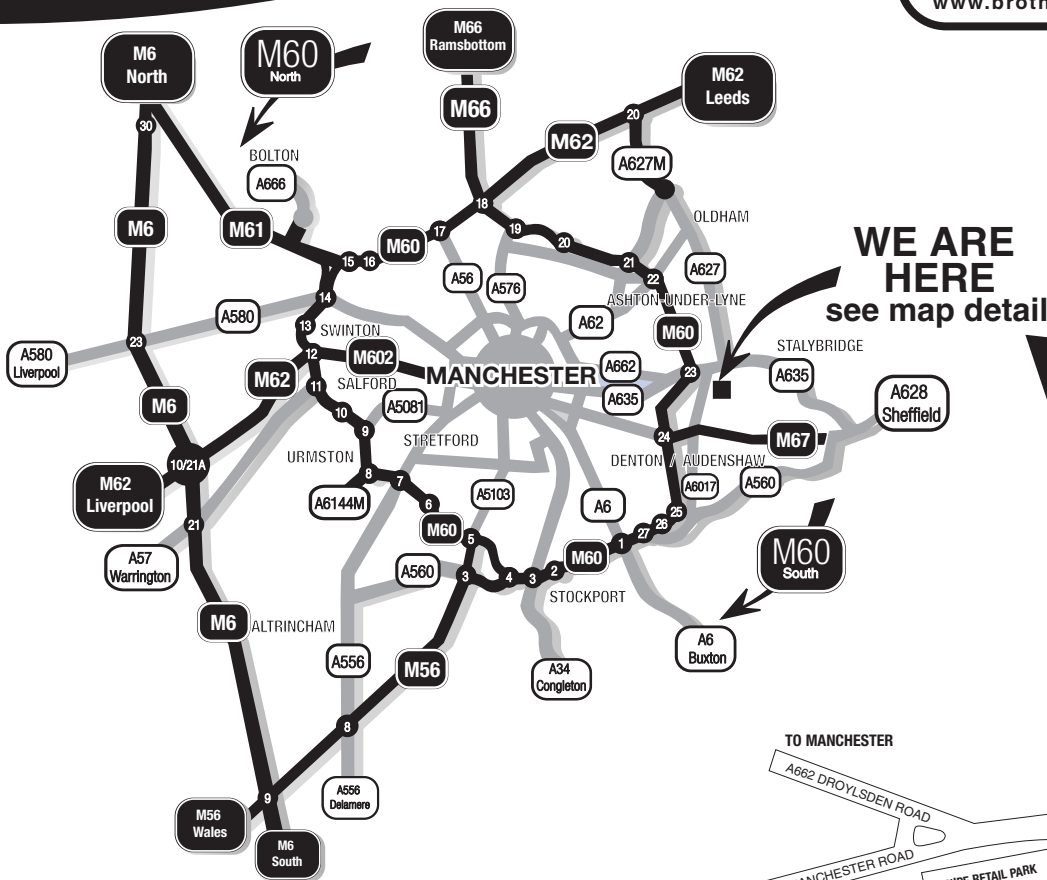

Arriving by car

From M6 South

- Leave M6 at J19 onto A556, (Stockport).
- After approximately 3 miles join M56 at J7 following signs for M60 Stockport. Join M60 at J4 (Stockport/Ring road East).
- Leave M60 at J23 turning right into (A6140)Audenshaw.
- Directly after 2nd set of lights proceed into right hand lane, at next set of lights turn right into (A6017)Guide Lane, Guide Bridge Railway Station is on the left hand side, Brother U.K is located approximately 250 yards further down on the left hand side.

From M6 North

- Leave M6 at junction 30 and proceed onto M61.
- Joining the M60 at J15 following signs for Leeds, at J18 M60 take the slip road to the roundabout, follow M60 Stockport (South).
- Leave M60 at J23 (A635)Ashton-under-Lyne take the inside right turning lane (A635)Audenshaw.
- At 2nd set of lights turn left (A6140)Audenshaw, continue through 2 sets of lights over the motorway.
- Directly after 3rd set of lights proceed into right hand lane, at next set of lights turn right into Guide Lane, Guide Bridge Railway Station is on the left hand side, Brother U.K is located approximately 250 yards further down on the left hand side.

Arriving by train

Stockport is on the main London/Manchester line and is a 5 mile journey to Audenshaw.

A taxi journey is advisable from Manchester Victoria.

From Manchester Piccadilly board the Hadfield line, depart the train at Guide Bridge station, when you leave the station turn left Brother U.K is a 2 minute walk away.